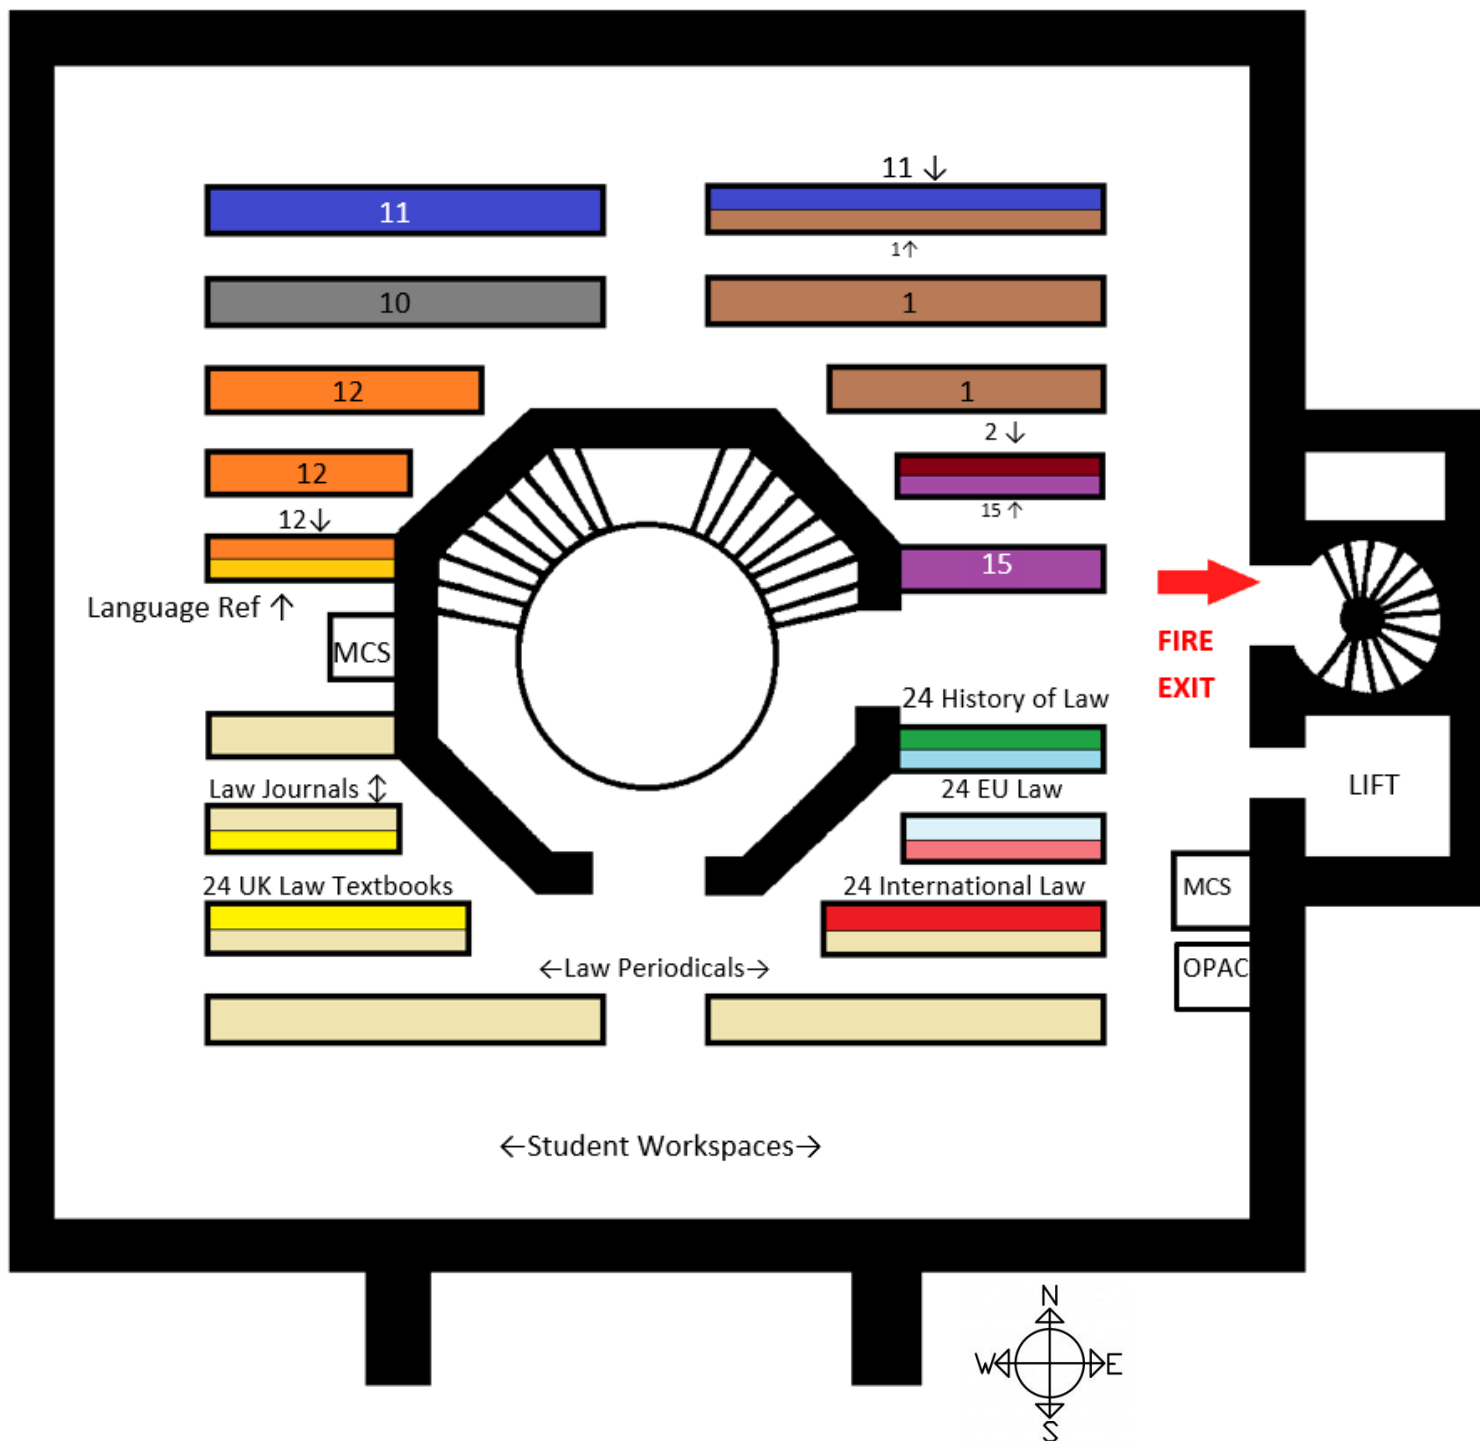

Maitland Robinson Library, Downing College  
Ground Floor

- 3.....Economics
- 5.....Engineering
- 7.....Mathematics and Physics
- 8.....Sciences
- 9.....Linguistics
- 13.....Theology
- 14.....Philosophy

**MCS (Managed Cluster Service)**

These are general-purpose public computers; log in with your CRSID and UIS password. From these you can print to the library MFD (located in the basement).

Maitland Robinson Library, Downing College  
First Floor