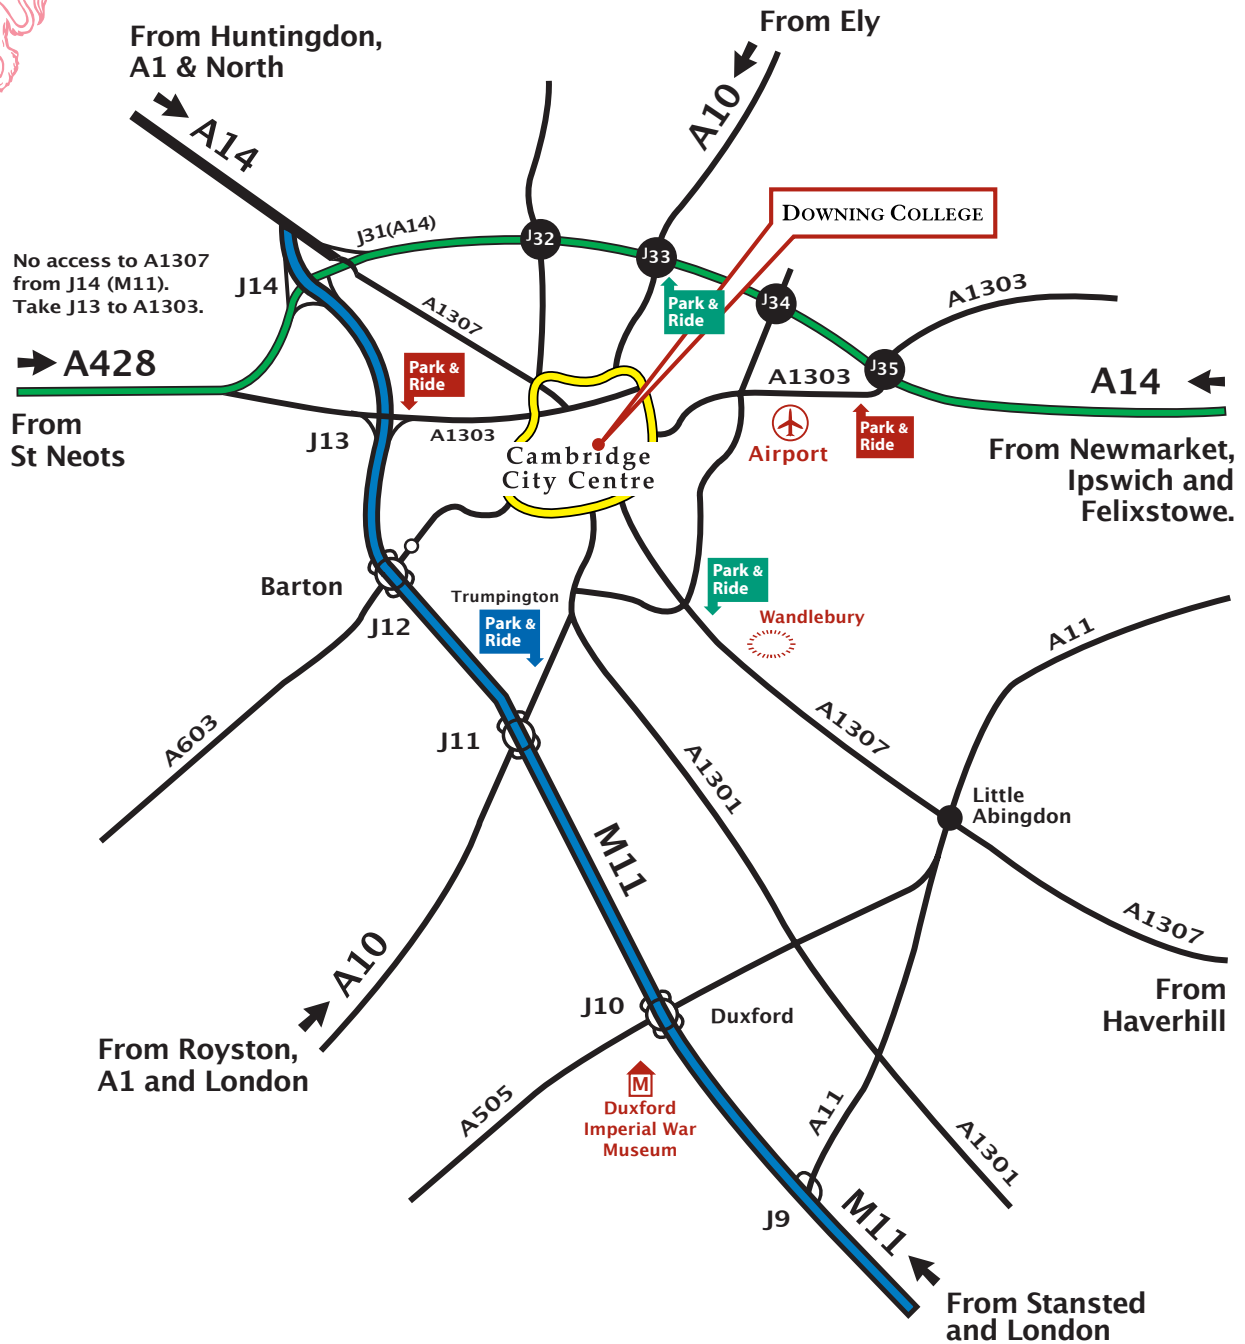

© The Master, Fellows, and Scholars of Downing College in the University of Cambridge.

Arriving by road

A14 East & West, exit at J32.
Take B1049 then follow directions on
plan 2.

M11 Northbound exit at J13.
Take A1303 then follow directions on
plan 2.

Useful Numbers

www.gettingintocambridge.co.uk

Car Park information (01223) 457333

Directions Plus access info (01223) 569600

Arriving by Bus or Train

Traveline 0870 608 2608

From the Train Station take the short walk to the College or take a Taxi.

All buses stop at Emmanuel St.
Take the short walk to the College or take a Taxi.

AA Roadwatch 0870 550 0600

National Rail 08457 48 49 50

Park and Ride (01223) 718167